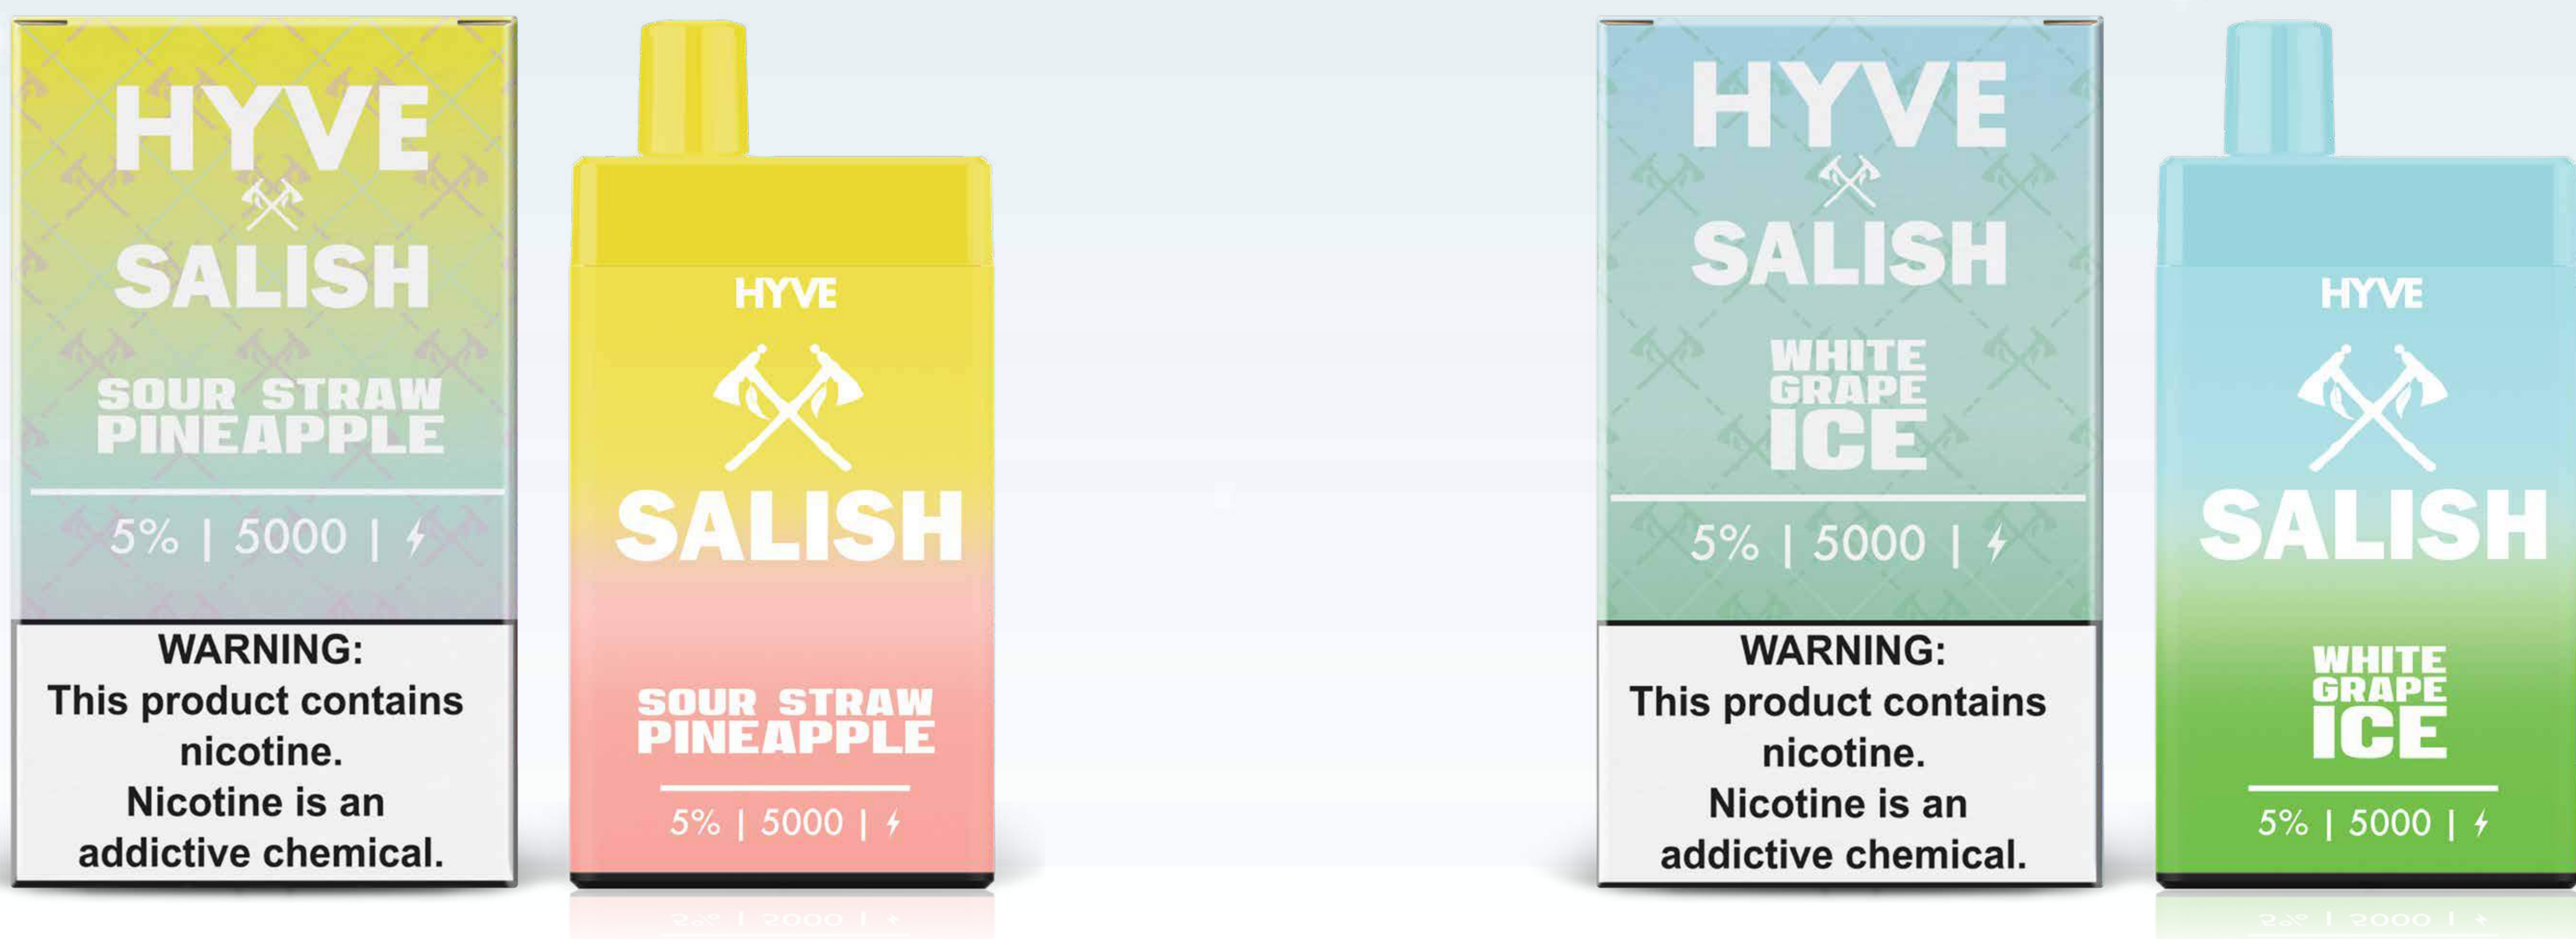

Sour Straw Pineapple

White Grape Ice

Available in **50mg**

Casepack QTY: **5** | Mastercase QTY: **200**

ALL HYVE DEVICES HAVE A LESS THAN 1% DEFECT RATE